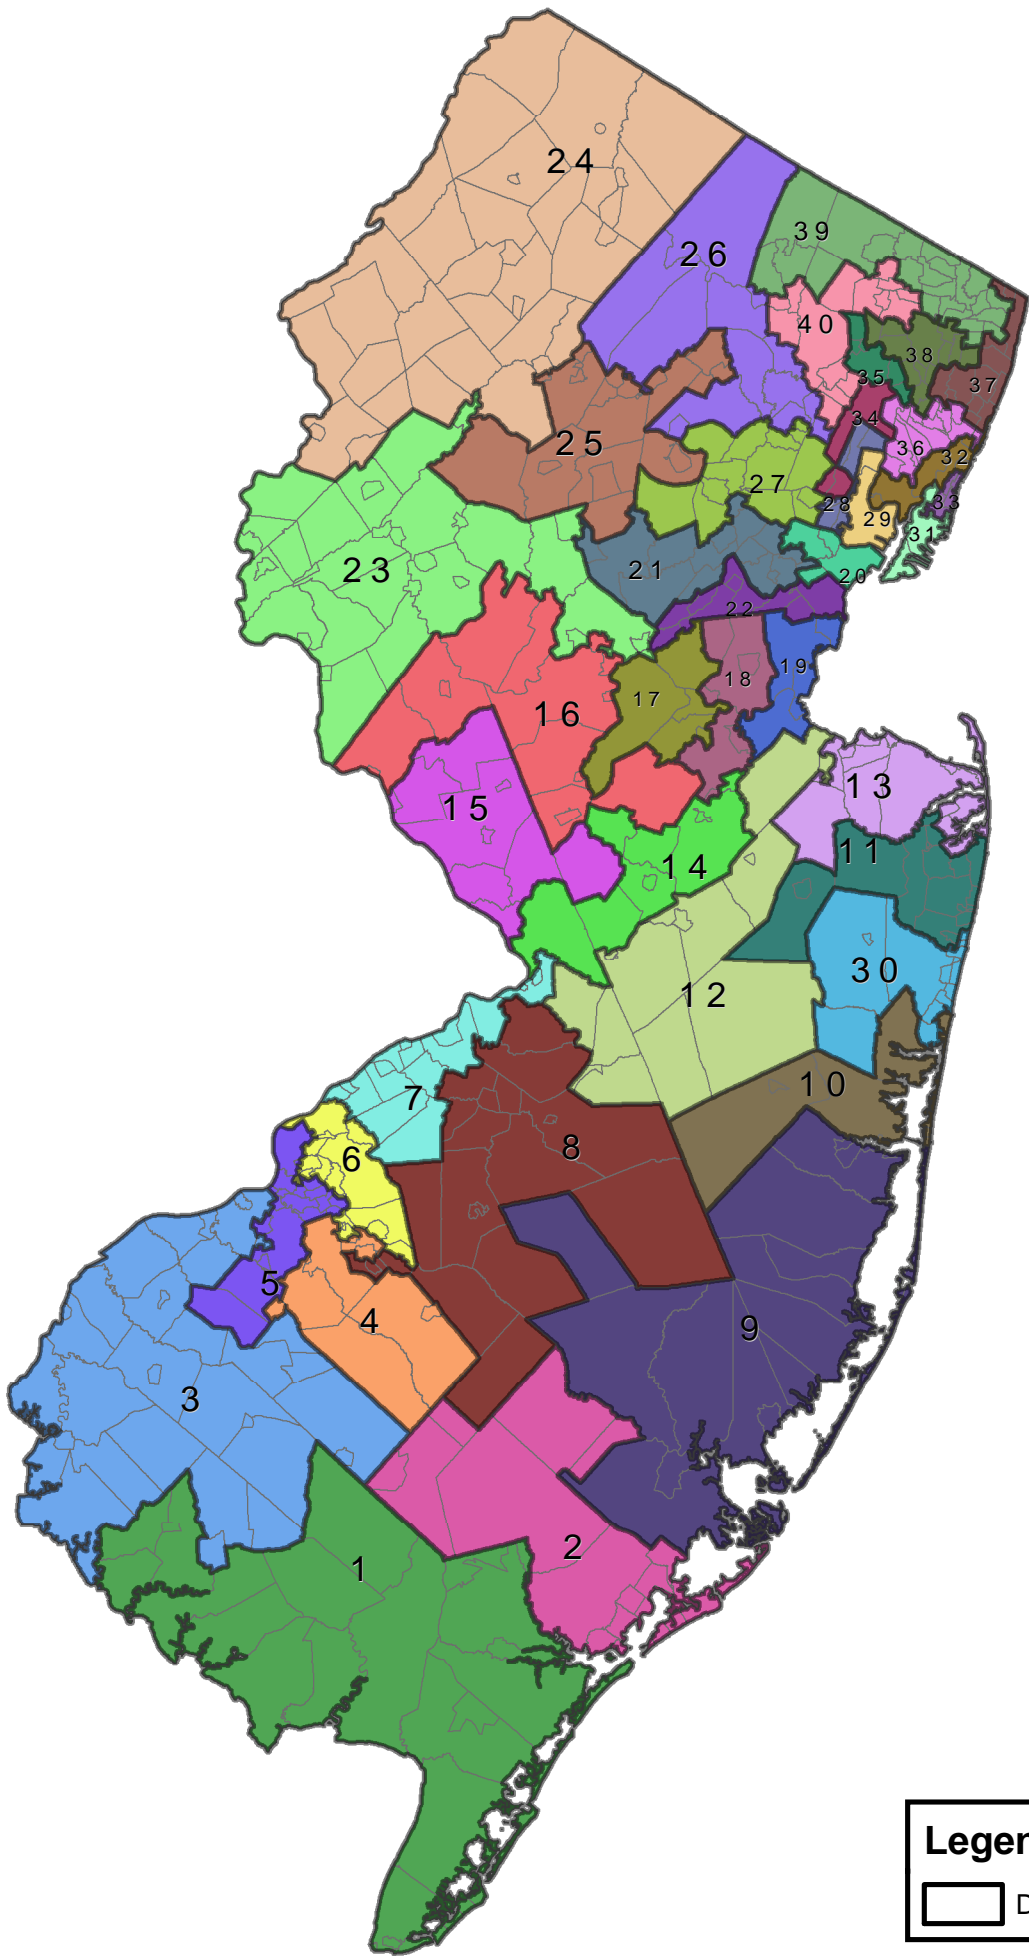

# New Jersey State Legislative Districts: 2011-2020

Adopted by the New Jersey Apportionment Commission on April 3, 2011